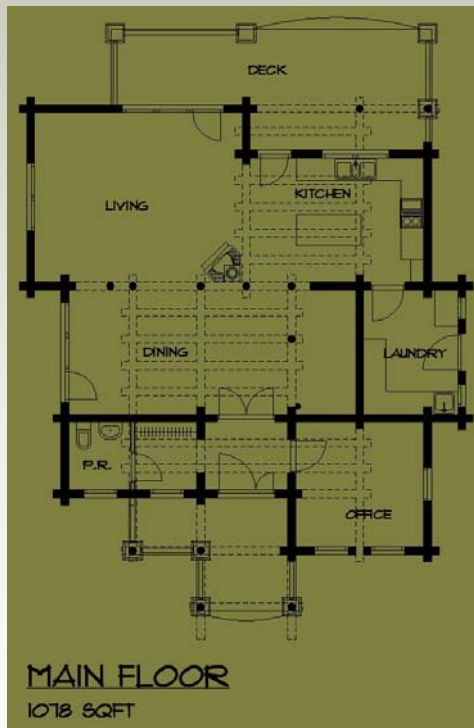

PINEVIEW

MAIN FLOOR: 1078 sqft

UPPER FLOOR: 364 sqft

TOTAL: 1442 sqft

WOODEN PARTS DESCRIPTION

WOODEN PARTS DESCRIPTION

HONKA CANADA

(250) 306-7775