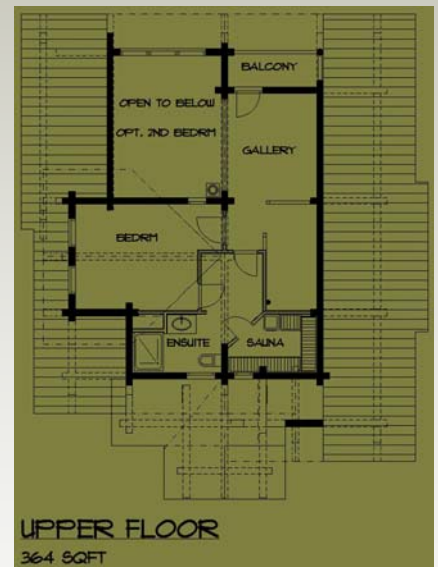

PINEVIEW

MAIN FLOOR: 1078 sqft

UPPER FLOOR: 364 sqft

TOTAL: 1442 sqft

WOODEN PARTS DESCRIPTION

WOODEN PARTS DESCRIPTION

HONKA CANADA

(250) 306-7775