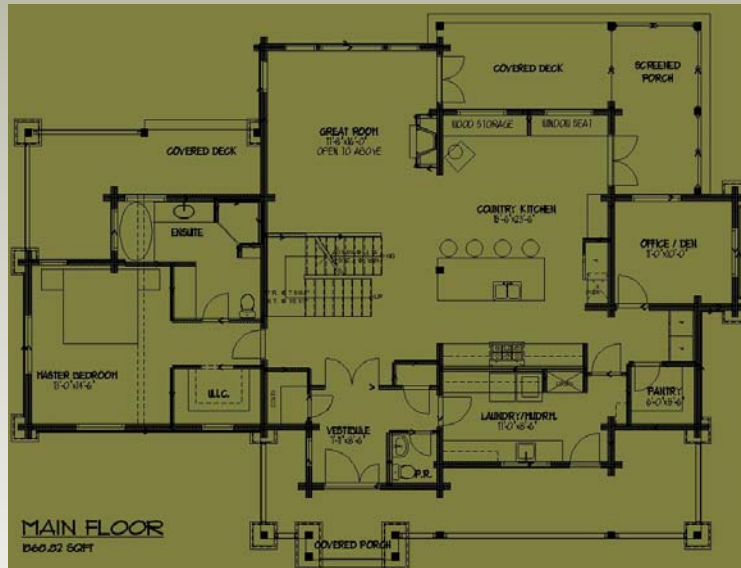

GREEN FIELD

MAIN FLOOR: 1869 sqft

UPPER FLOOR: 840 sqft

TOTAL: 2709 sqft

WOODEN PARTS DESCRIPTION

WOODEN PARTS DESCRIPTION

HONKA CANADA

(250) 306-7775
kevin@honka.ca